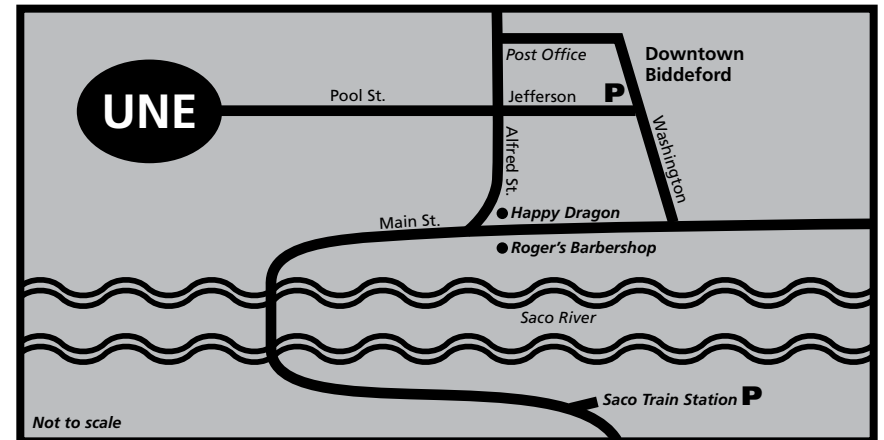

Public transit bus service from
UNE to downtown Biddeford & Saco
Free fare to UNE students, faculty and
staff. $1.25 for the general public.

Look for revised Local Bus Schedule
October 1, 2009 for improved connections.

Nor'easter Express is funded by UNE and a grant from the Federal Transit Administration.